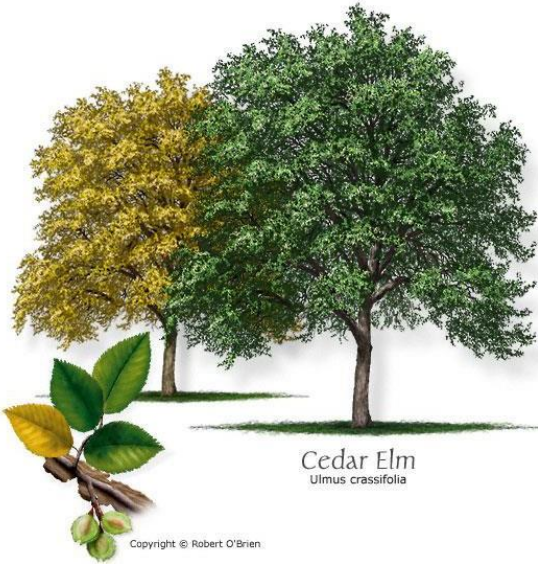

**BRANCH OUT
DALLAS**

Available Trees

Height
40' – 70'
Width
30' – 50'

Cedar Elm
Ulmus crassifolia

Copyright © Robert O'Brien

Height
40' – 60'
Width
30' – 50'

Lacebark Elm
Ulmus parvifolia

Copyright © Robert O'Brien

Height
20' – 40'
Width
15' – 20'

Redbud
Cercis canadensis

Copyright © Robert O'Brien

Height
40' – 80'
Width
30' – 70'

Shumard Oak
Quercus shumardii

Copyright © Robert O'Brien

Height
40' – 70'
Width
30' – 50'