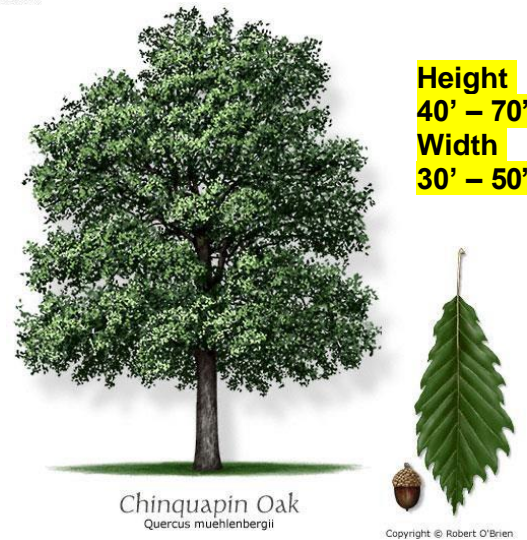

**BRANCH OUT
DALLAS**

Available Trees

Height
40' – 70'
Width
30' – 50'

Cedar Elm
Ulmus crassifolia

Copyright © Robert O'Brien

Height
40' – 60'
Width
30' – 50'

Lacebark Elm
Ulmus parvifolia

Copyright © Robert O'Brien

Height
20' – 40'
Width
15' – 20'

Redbud
Cercis canadensis

Copyright © Robert O'Brien

Height
40' – 80'
Width
30' – 70'

Shumard Oak
Quercus shumardii

Copyright © Robert O'Brien

Height
40' – 70'
Width
30' – 50'